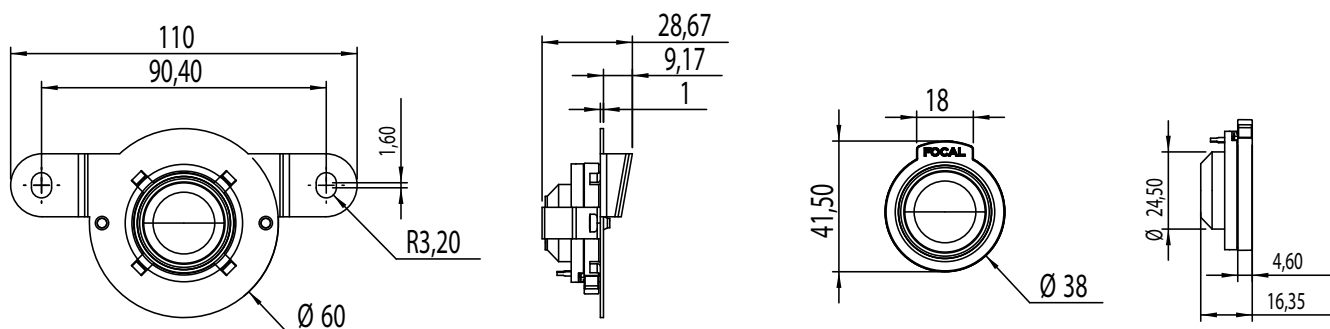

MECHANICAL DRAWING