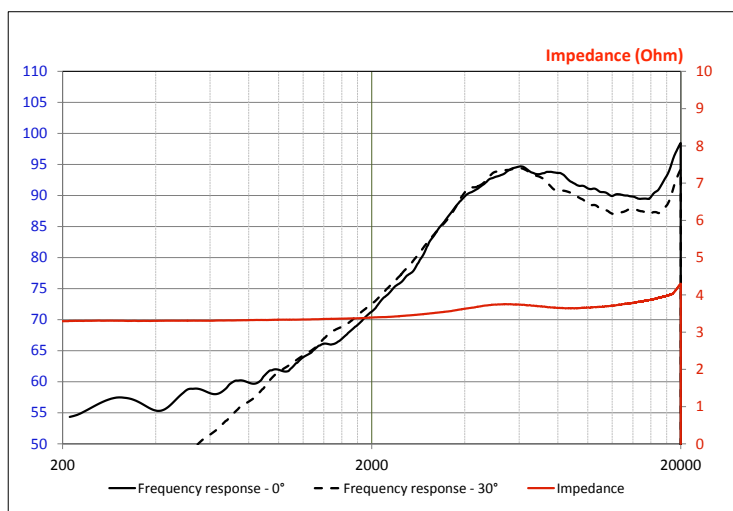

## SPECIFICATIONS

Nominal power	15W
Maximum power	100W
Sensitivity	91dB
Nom. impedance	4 Ω
Cone	Alu/Mg
Surround	Fabric
DC resistance	3.5 Ω
Former	Kapton
Layers	2
Wire	Alu
Net weight	40g <span style="float: right;">0.08lbs</span>

## PARAMETERS

Rdc	3.5 Ω
Fs	3500 Hz
SPL	87dB